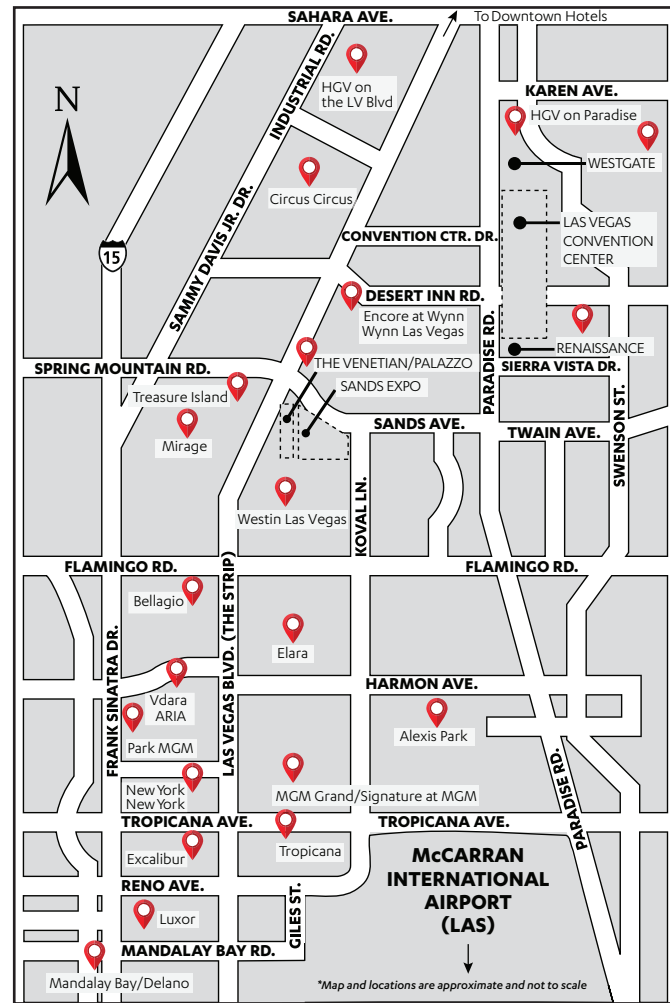

MEDIA DAYS SHUTTLE SERVICES

Dates of service: Sunday, January 6–Monday January 7, 2019

Media Day Shuttle Services are available at these hotels:

Location Map

Hotel/Venue	Boarding Location
Alexis Park	Front Entrance
ARIA	Tour Bus Area
Bellagio	Tour Bus Area
Circus Circus	Las Vegas Blvd. Entrance
The D Las Vegas	NE Corner of Carson Ave. & 3rd St.
Delano	Walking Distance to MBCC
Downtown Grand	NE Corner of Carson Ave. & 3rd St.
Elara	North Convention Pickup Area
Encore at Wynn	At Wynn, South Gate Tour Bus Area
Excalibur*	Walking Distance to MBCC or Tram
Golden Nugget	Carson Tower Entrance
Hilton Grand Vacation Suites on Paradise	Curbside on Karen Ave.
Hilton Grand Vacation Suites on the LV Blvd.	Front Entrance, Outer Drive
Las Vegas Convention Center	Central 2 Patio
Luxor*	Walking Distance to MBCC or Tram
MGM Grand	MGM Grand Garden Entrance
Mirage	Tour Bus Area
New York New York	Valet Entrance
Palazzo	Underground Tour Bus Area
Park MGM	Tour Bus Area
Plaza	At Golden Nugget, Carson Tower Entrance
Renaissance	Front Entrance
Sands/Venetian	Underground Bus Area
Signature at MGM	MGM Grand Garden Entrance
Treasure Island	Tour Bus Area
Tropicana	North Entrance
Vdara at CityCenter	ARIA Tour Bus Area
Westgate	East Tower Entrance
Westin Las Vegas	Valet Entrance
Wynn Las Vegas	South Gate Tour Bus Area

To Mandalay Bay from LVCC & Sands/Venetian every 30 minutes

MONDAY, JANUARY 7

Media Day Service

6:30 AM-10 AM

To Mandalay Bay from select hotels every 30 minutes

10 AM-5:30 PM

Between Mandalay Bay, LVCC & Sands/Venetian every 30 minutes. Please note: Starting at 4:30 PM, LVCC boarding location moves to Central 5 Lobby Patio.

LG Keynote Service

4:30-6:30 PM

To Park Theater at Park MGM from Mandalay Bay every 30 minutes

5:30-6:30 PM

To Park Theater at Park MGM from LVCC (boarding at Central 5 Lobby Patio) every 30 minutes