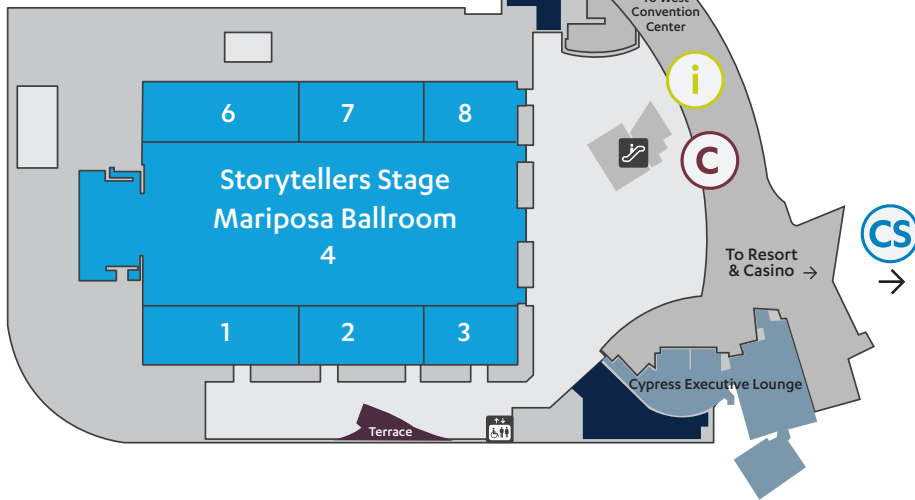

Explore CES exhibit venues at [CES.tech](https://ces.tech). As of Dec. 2, 2021. Locations subject to change. Map not to scale.

Consumer Technology Association

Tech South ARIA

Level 3 - East

Show Services at ARIA

- Customer Service**
Level 2 East and Level 1 West, Bluethorn 1
- Conference Sessions**
Level 2 East, Mariposa 4
Plaza Level East, Orovada 5
Level 1 East, Joshua 10

C Space at ARIA Exhibit Hours

Wednesday, Jan. 5	9 AM-5 PM
Thursday, Jan. 6	9 AM-5 PM
Friday, Jan. 7	9 AM-5 PM

Key

Customer Service
 C Space Shuttle
 Information
 Escalator
 Elevators

Explore CES exhibit venues at CES.tech.
As of Dec. 2, 2021. Locations subject to change.
Map not to scale.

Level 2 - East

Level 1 - East

Plaza Level - East