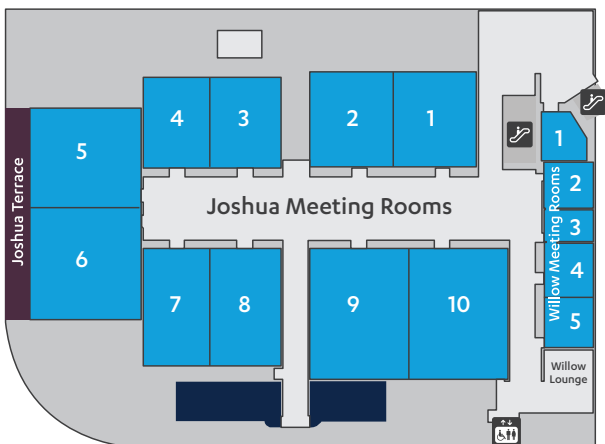

- Customer Service**
Level 2 East and Level 1 West, Bluethorn 1
- Conference Sessions**
Level 2 East, Mariposa 4
Plaza Level East, Orovada 5
Level 1 East, Joshua 10

C Space at ARIA Exhibit Hours

Wednesday, Jan. 5	9 AM-5 PM
Thursday, Jan. 6	9 AM-5 PM
Friday, Jan. 7	9 AM-5 PM

Key

Customer Service
 C Space Shuttle
 Information
 Escalator
 Elevators

Explore CES exhibit venues at CES.tech.
As of Dec. 2, 2021. Locations subject to change.
Map not to scale.

Level 2 - East

Level 1 - East

Plaza Level - East