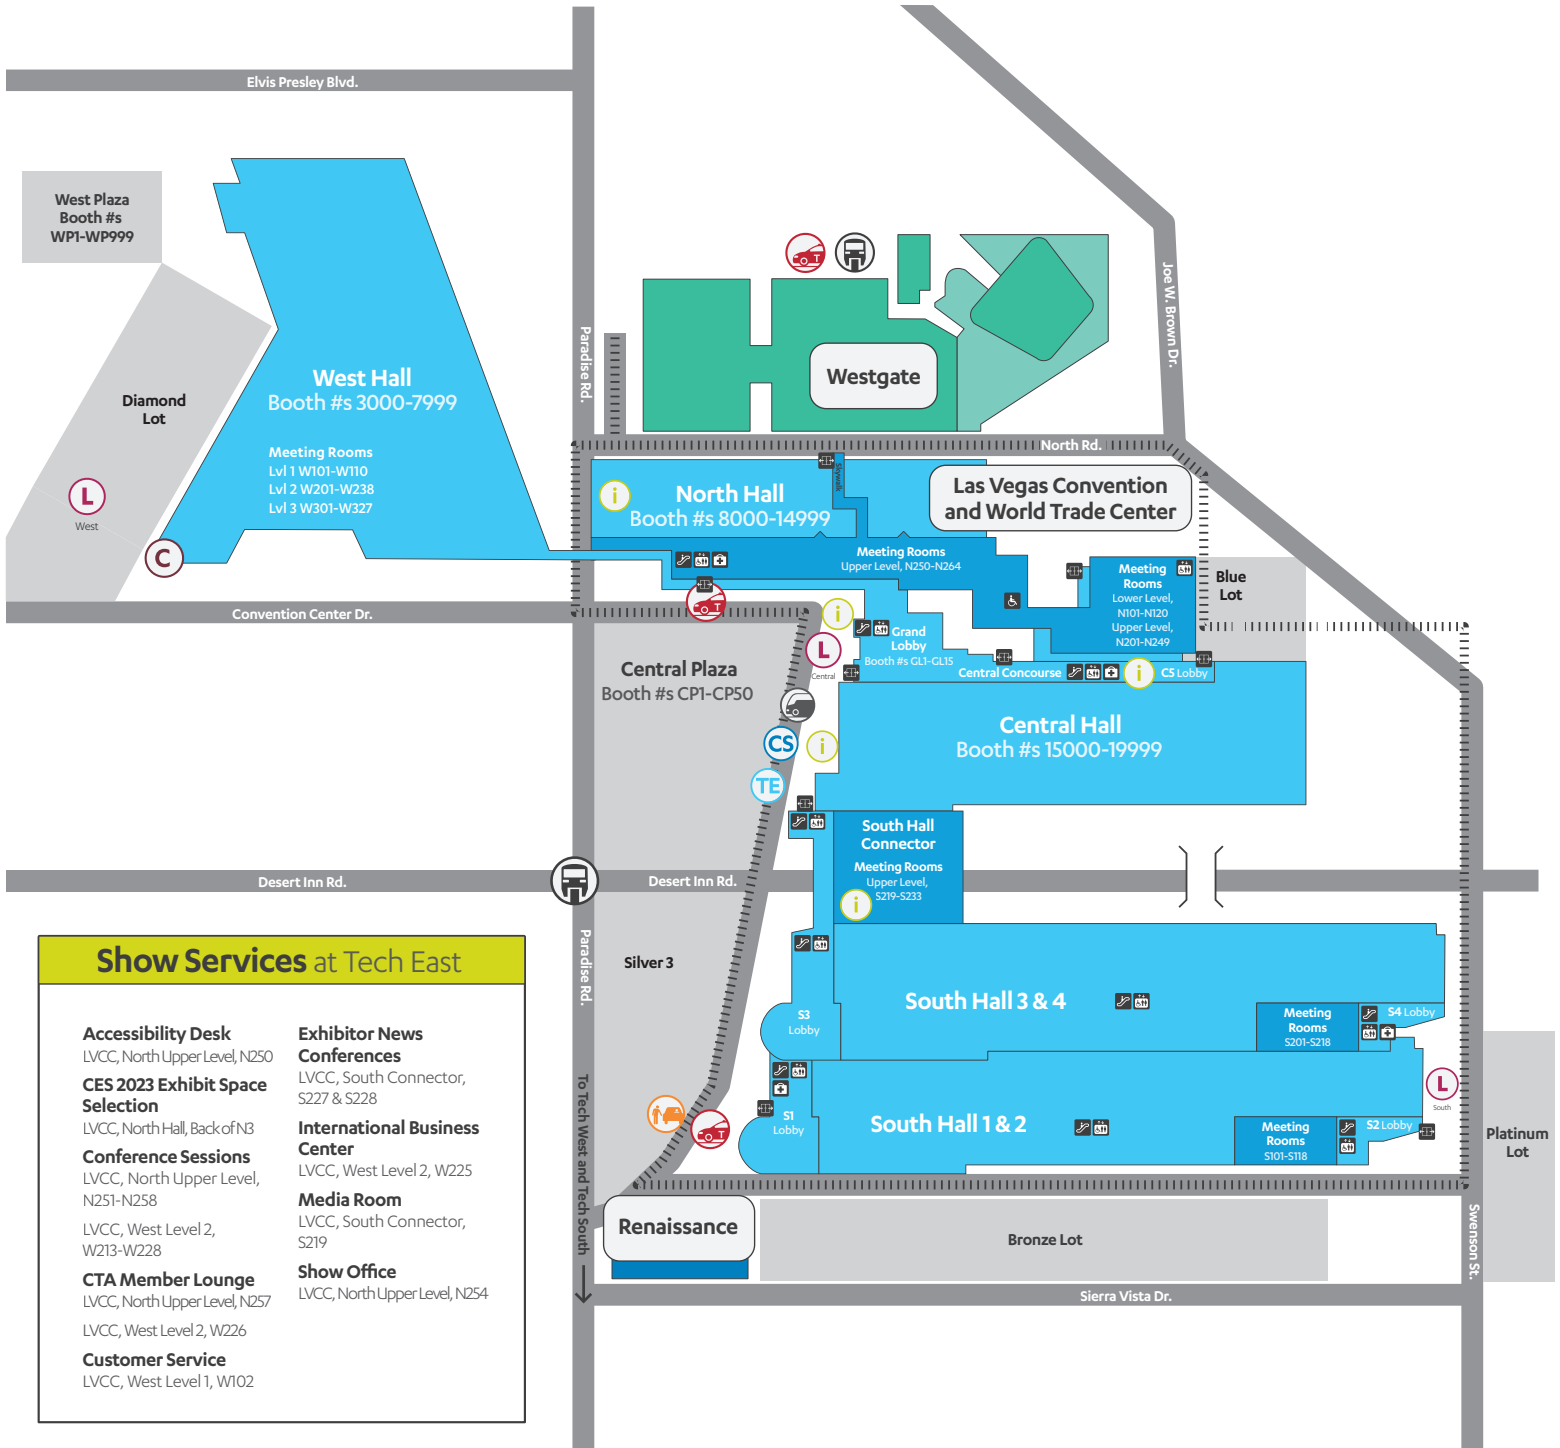

Explore CES exhibit venues at [CES.tech](https://ces.tech).

As of Dec. 2, 2021. Locations subject to change. Map not to scale.

Consumer
Technology
Association

Tech East

Las Vegas Convention and World Trade Center (LVCC),
Renaissance Las Vegas and Westgate Las Vegas

Explore CES exhibit venues at [CES.tech](https://ces.tech). As of Dec. 2, 2021. Locations subject to change. Map not to scale.

Consumer Technology Association

Tech South ARIA

Level 3 - East

Show Services at ARIA

- Customer Service**
Level 2 East and Level 1 West, Bluethorn 1
- Conference Sessions**
Level 2 East, Mariposa 4
Plaza Level East, Orovada 5
Level 1 East, Joshua 10

C Space at ARIA Exhibit Hours

Wednesday, Jan. 5	9 AM-5 PM
Thursday, Jan. 6	9 AM-5 PM
Friday, Jan. 7	9 AM-5 PM

Plaza Level - East