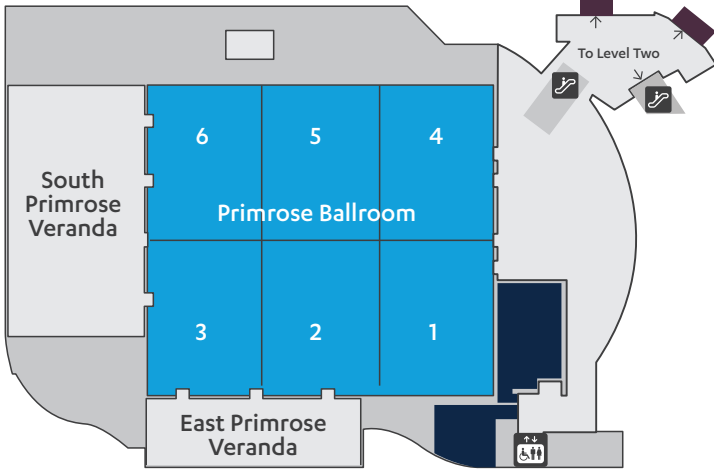

Explore CES exhibit venues at [CES.tech](https://ces.tech).

As of Dec. 2, 2021. Locations subject to change. Map not to scale.

Consumer
Technology
Association

Tech East

Las Vegas Convention and World Trade Center (LVCC),
Renaissance Las Vegas and Westgate Las Vegas

Explore CES exhibit venues at [CES.tech](https://ces.tech). As of Dec. 2, 2021. Locations subject to change. Map not to scale.

Consumer Technology Association

Tech South ARIA

Level 3 - East

Show Services at ARIA

- Customer Service**
Level 2 East and Level 1 West, Bluethorn 1
- Conference Sessions**
Level 2 East, Mariposa 4
Plaza Level East, Orovada 5
Level 1 East, Joshua 10

C Space at ARIA Exhibit Hours

Wednesday, Jan. 5	9 AM-5 PM
Thursday, Jan. 6	9 AM-5 PM
Friday, Jan. 7	9 AM-5 PM

Plaza Level - East