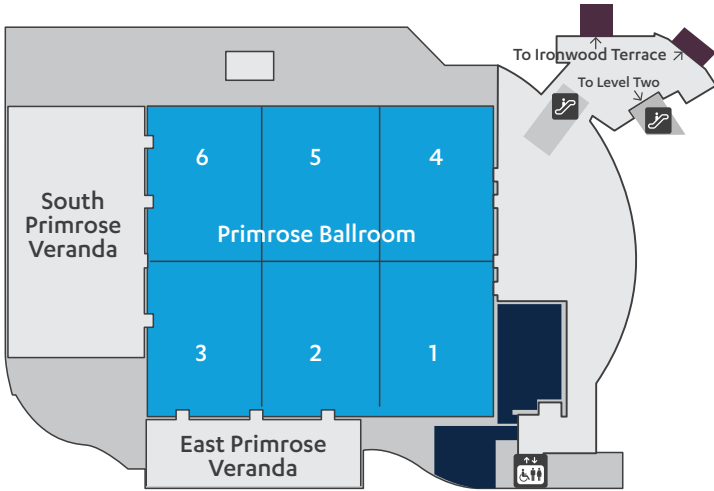

**Keynotes**  
Venetian, Level 5,  
Palazzo Ballroom  
(Keynotes also taking place at  
Park Theater at Park MGM)

**Media Room**  
Venetian, Level 2,  
Venetian Ballroom

**Registration Attendee:**  
Sands, Level 1, Hall G

**Conference:**  
Venetian, Level 4, East Foyer

**Exhibitor:**  
Sands, Level 1, Hall G  
Venetian, Level 2,  
Venetian Ballroom Foyer  
Venetian Tower, Suite 29-310

**Media:**  
Venetian, Level 2,  
Venetian Ballroom

**Show Offices**  
Venetian, Level 3, East Foyer  
Venetian Tower, Suite 29-308

**Key**

Hotel Shuttle Buses (CS)    C Space Shuttle (TE)    Tech Express (OT)    Taxi (B)

Badge Pickup (B)    Registration (R)    Accessibility Desk (Wheelchair icon)    Elevators (Elevators icon)

Level 3 - East

Show Services at ARIA

Keynotes	Conference Sessions
Park Theater at Park MGM <i>(Keynotes also taking place at Venetian, Level 5, Palazzo Ballroom)</i>	Level 1, East, Joshua 9-10 Level 2, East, Mariposa 4 Level 3, East, Primrose 2-3
Registration	Show Office
Level 2, East	Level 2, East