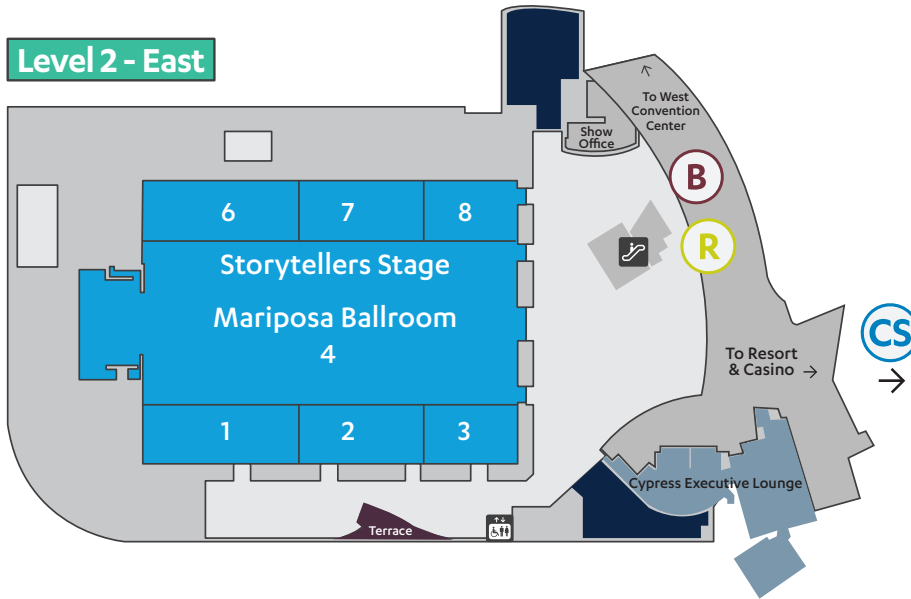

Level 2 - East