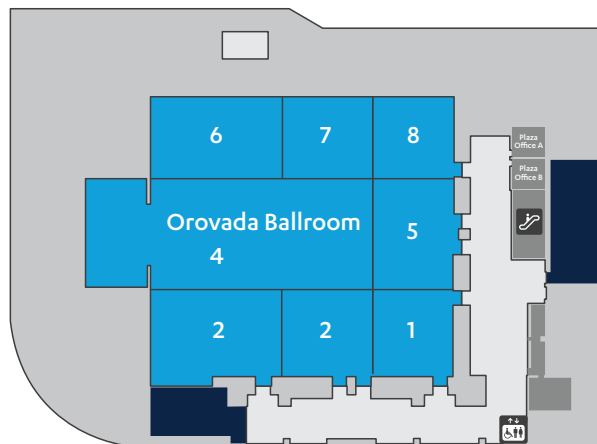

Level 3 - East

Show Services at ARIA

Keynotes	Conference Sessions
Park Theater at Park MGM <i>(Keynotes also taking place at Venetian, Level 5, Palazzo Ballroom)</i>	Level 1, East, Joshua 9-10 Level 2, East, Mariposa 4 Level 3, East, Primrose 2-3
Registration	Show Office
Level 2, East	Level 2, East

Level 2 - East

C Space Exhibit Hours

Tuesday, January 8	9 AM-5 PM
Wednesday, January 9	9 AM-5 PM
Thursday, January 10	9 AM-5 PM

Key

CES hosts a variety of Marketplaces and product categories. Visit CES.tech for more information. As of Dec. 3, 2018. Locations subject to change. Map not to scale.

Level 1 - East

Plaza Level - East