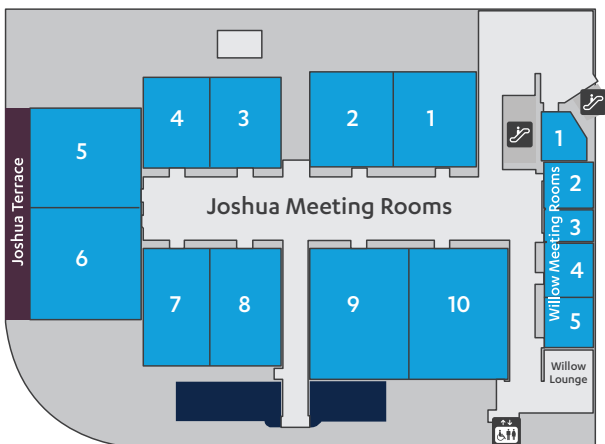

Level 3 - East

Show Services at ARIA

Keynotes	Conference Sessions
Park Theater at Park MGM <i>(Keynotes also taking place at Venetian, Level 5, Palazzo Ballroom)</i>	Level 1, East, Joshua 9-10 Level 2, East, Mariposa 4 Level 3, East, Primrose 2-3
Registration	Show Office
Level 2, East	Level 2, East

Level 2 - East

C Space Exhibit Hours

Tuesday, January 8	9 AM-5 PM
Wednesday, January 9	9 AM-5 PM
Thursday, January 10	9 AM-5 PM

Key

CES hosts a variety of Marketplaces and product categories. Visit CES.tech for more information. As of Dec. 3, 2018. Locations subject to change. Map not to scale.

Level 1 - East

Plaza Level - East