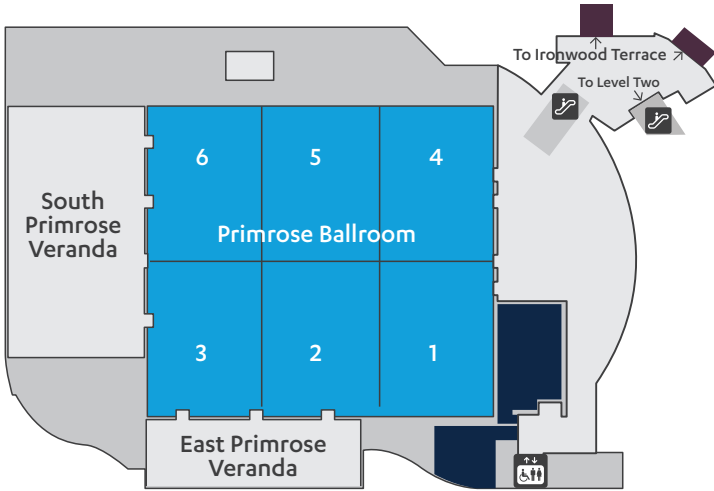

Venetian, Level 4, East Foyer

Exhibitor:

Sands, Level 1, Hall G

Venetian, Level 2, Venetian Ballroom Foyer

Venetian Tower, Suite 29-310

Media:

Venetian, Level 2, Venetian Ballroom

Show Offices

Venetian, Level 3, East Foyer
Venetian Tower, Suite 29-308

Key

Hotel Shuttle Buses (CS) C Space Shuttle (TE) Tech Express (OT) Taxi (B)

Badge Pickup (R) Registration (R) Accessibility Desk (Wheelchair icon) Elevators (Elevators icon)

Navigation Path:

CES hosts a variety of Marketplaces and product categories. Visit CES.tech for more information.
As of Dec. 3, 2018. Locations subject to change.
Map not to scale.

Level 3 - East

Show Services at ARIA

Keynotes Park Theater at Park MGM <i>(Keynotes also taking place at Venetian, Level 5, Palazzo Ballroom)</i>	Conference Sessions Level 1, East, Joshua 9-10 Level 2, East, Mariposa 4 Level 3, East, Primrose 2-3
Registration Level 2, East	Show Office Level 2, East