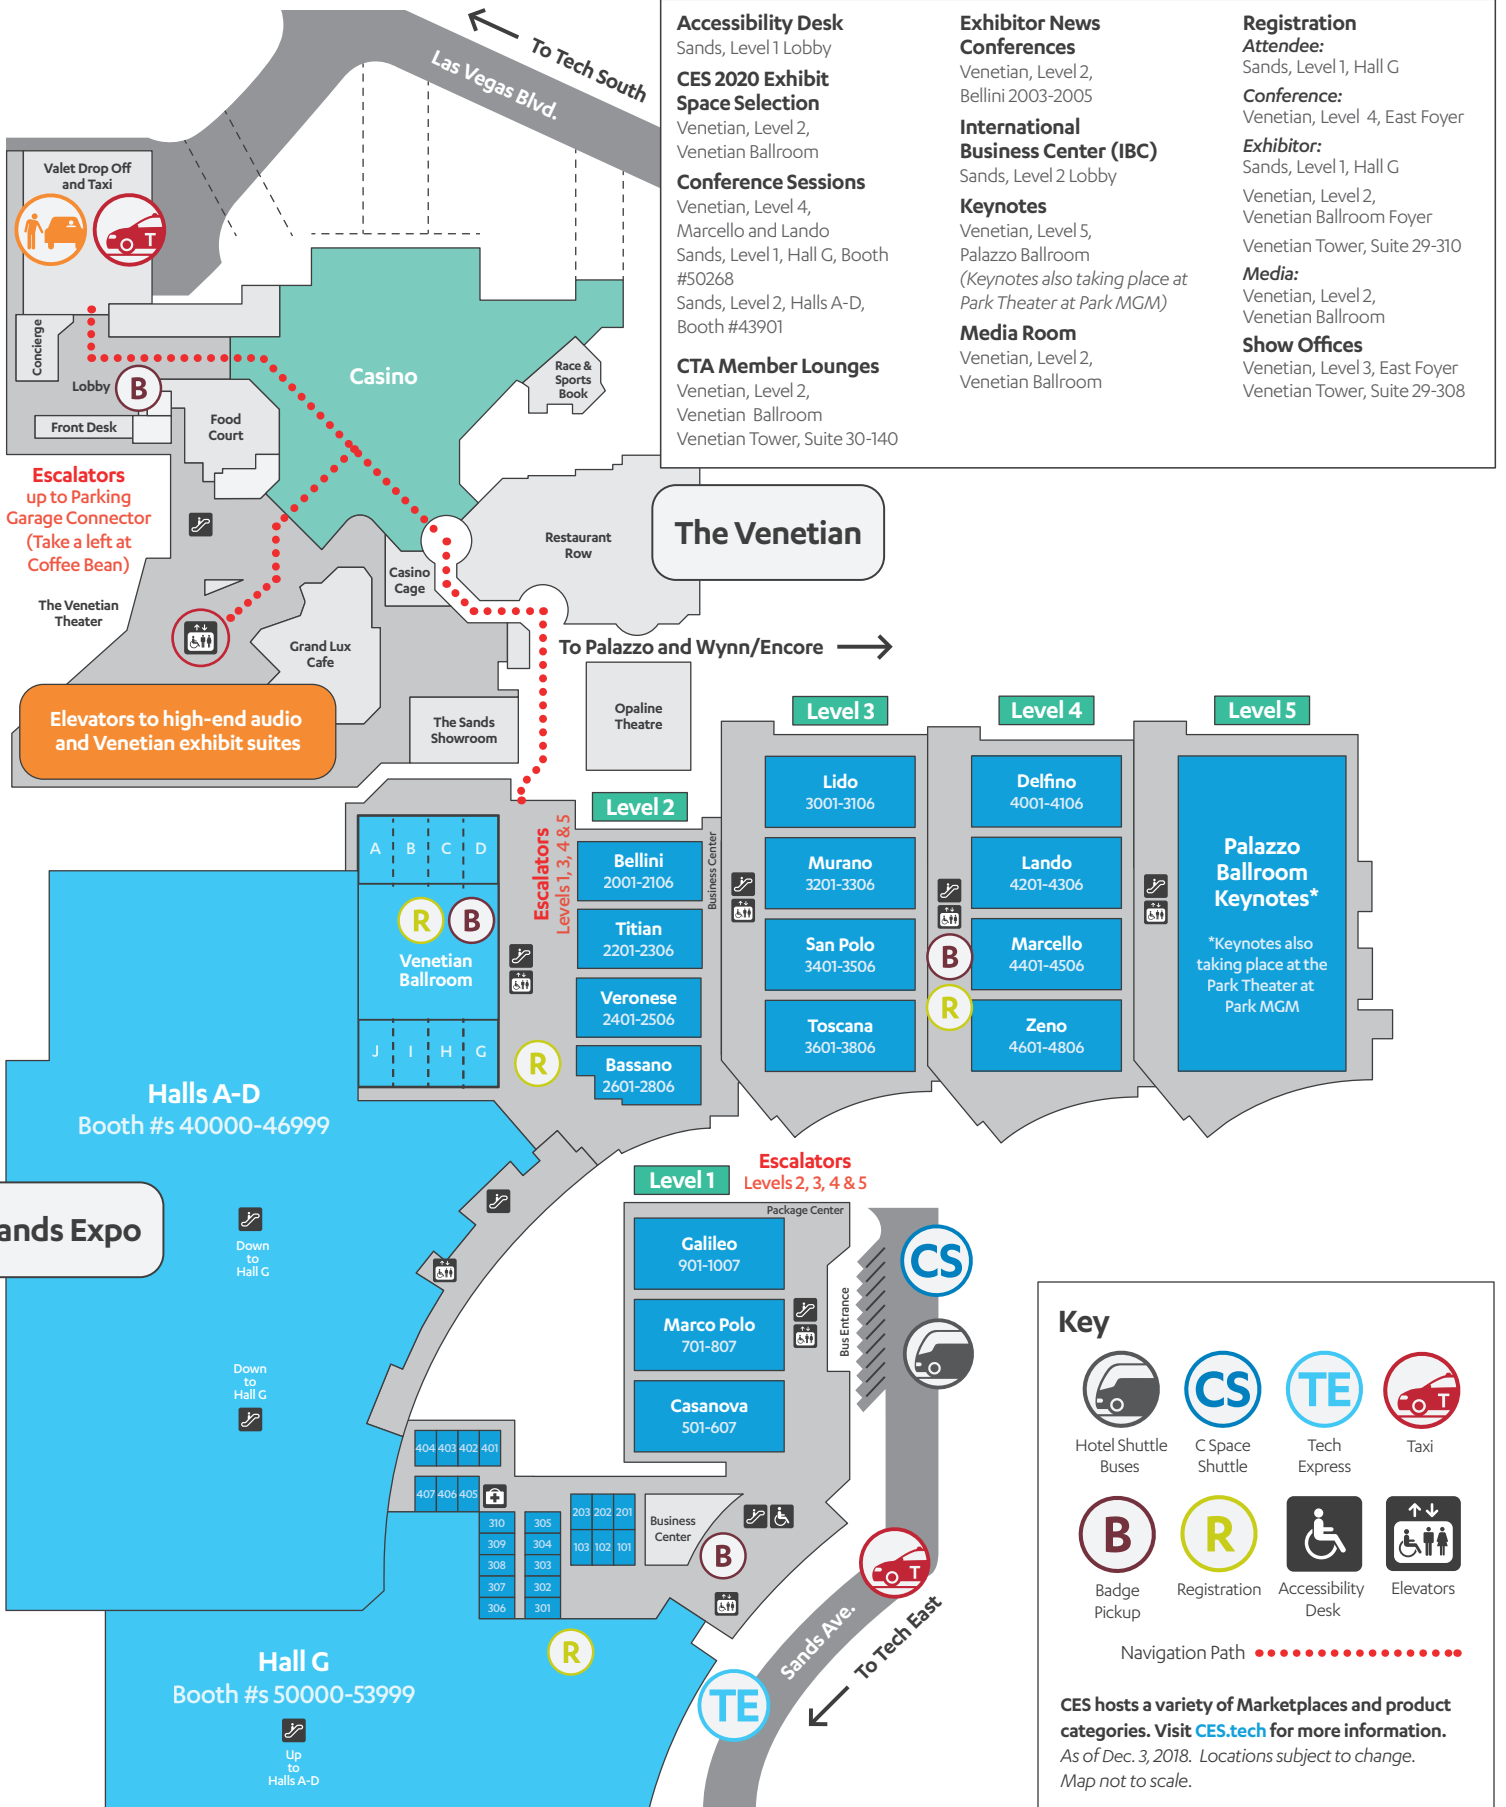

Show Services at Tech West

Accessibility Desk

Sands, Level 1 Lobby

CES 2020 Exhibit Space Selection

Venetian, Level 2, Venetian Ballroom

Conference Sessions

Venetian, Level 4, Marcello and Lando
Sands, Level 1, Hall G, Booth #50268
Sands, Level 2, Halls A-D, Booth #43901

CTA Member Lounges

Venetian, Level 2, Venetian Ballroom
Venetian Tower, Suite 30-140

Exhibitor News Conferences

Venetian, Level 2, Bellini 2003-2005

International Business Center (IBC)

Sands, Level 2 Lobby

Keynotes

Venetian, Level 5, Palazzo Ballroom
(Keynotes also taking place at Park Theater at Park MGM)

Media Room

Venetian, Level 2, Venetian Ballroom

Registration

Attendee: Sands, Level 1, Hall G

Conference:

Venetian, Level 4, East Foyer

Exhibitor:

Sands, Level 1, Hall G

Venetian, Level 2, Venetian Ballroom Foyer

Venetian Tower, Suite 29-310

Media:

Venetian, Level 2, Venetian Ballroom

Show Offices

Venetian, Level 3, East Foyer
Venetian Tower, Suite 29-308

Key

Hotel Shuttle Buses (CS)   C Space Shuttle (TE)   Tech Express (OT)   Taxi (B)

Badge Pickup (R)   Registration (R)   Accessibility Desk (Wheelchair icon)   Elevators (Elevators icon)

Navigation Path: .....

CES hosts a variety of Marketplaces and product categories. Visit CES.tech for more information.
As of Dec. 3, 2018. Locations subject to change.
Map not to scale.