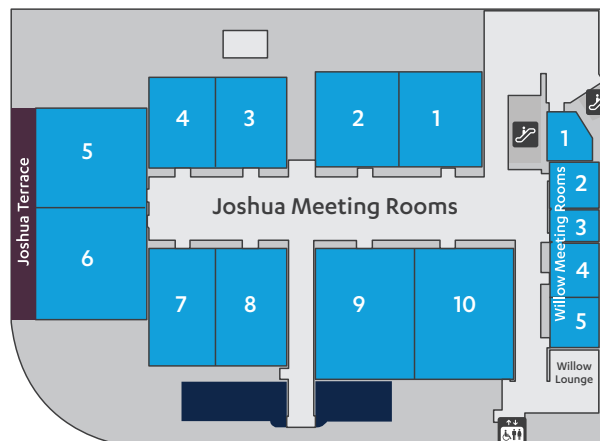

Keynotes

Venetian, Level 5, Palazzo Ballroom
(Keynotes also taking place at Park Theater at Park MGM)

Media Room

Venetian, Level 2, Venetian Ballroom

Registration

Attendee: Sands, Level 1, Hall G

Conference:

Keynotes Park Theater at Park MGM <i>(Keynotes also taking place at Venetian, Level 5, Palazzo Ballroom)</i>	Conference Sessions Level 1, East, Joshua 9-10 Level 2, East, Mariposa 4 Level 3, East, Primrose 2-3
Registration Level 2, East	Show Office Level 2, East

Level 2 - East

C Space Exhibit Hours

Tuesday, January 8	9 AM-5 PM
Wednesday, January 9	9 AM-5 PM
Thursday, January 10	9 AM-5 PM

Key

Badge Pickup
 C Space Shuttle
 Registration
 Escalator
 Elevators

CES hosts a variety of Marketplaces and product categories. Visit CES.tech for more information. As of Dec. 3, 2018. Locations subject to change. Map not to scale.

Level 1 - East

Plaza Level - East

Product Categories	Las Vegas Convention and World Trade Center								Westgate	Sands Expo The Venetian	ARIA (C Space Exhibits)
	North Hall	Central Hall	South Hall 1	South Hall 2	South Hall 3	South Hall 4	Central Plaza	Platinum Lot			
3D Printing					★						
Accessories	●	●	●	●	●	●				●	
Artificial Intelligence & Robotics				★							
Audio/High-end audio/High-resolution audio	●	★	●	●						●	
AR/VR & Gaming			★								●
Communications Infrastructure					●	●	●				
Computer Hardware/Software/Services					★	★				●	
Content Creation & Distribution		●									★
Digital Imaging/Photography		★									
Digital/Online Media		●									★
Drones				★							
Electronic Gaming			★								
Fitness & Sports										★	●
Health & Biotech										★	
Internet Services					★	★				●	
Lifestyle					●	●				★	
Personal & Cyber Security					●	●					
Sensors	●		●	●	●	●					
Smart Cities									★		
Smart Home										★	
Startups										★	
Vehicle Technology	★						●	●			
Video		★	●								●
Wearables										★	
Wireless Devices & Services					★	★				★	