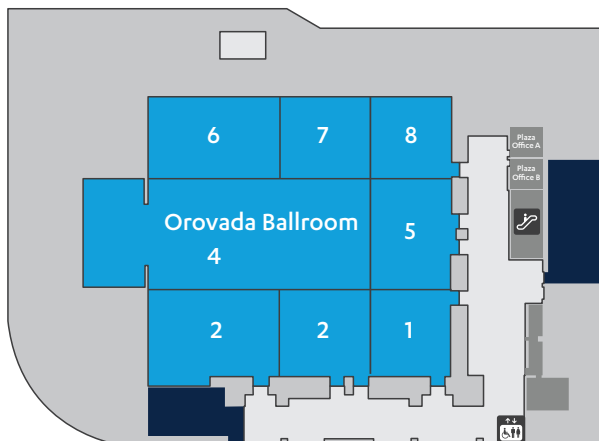

Keynotes Park Theater at Park MGM <i>(Keynotes also taking place at Venetian, Level 5, Palazzo Ballroom)</i>	Conference Sessions Level 1, East, Joshua 9-10 Level 2, East, Mariposa 4 Level 3, East, Primrose 2-3
Registration Level 2, East	Show Office Level 2, East

Level 2 - East

C Space Exhibit Hours

Tuesday, January 8	9 AM-5 PM
Wednesday, January 9	9 AM-5 PM
Thursday, January 10	9 AM-5 PM

Key

Badge Pickup
 C Space Shuttle
 Registration
 Escalator
 Elevators

CES hosts a variety of Marketplaces and product categories. Visit CES.tech for more information. As of Dec. 3, 2018. Locations subject to change. Map not to scale.

Level 1 - East

Plaza Level - East

Product Categories	Las Vegas Convention and World Trade Center								Westgate	Sands Expo The Venetian	ARIA (C Space Exhibits)
	North Hall	Central Hall	South Hall 1	South Hall 2	South Hall 3	South Hall 4	Central Plaza	Platinum Lot			
3D Printing					★						
Accessories	●	●	●	●	●	●				●	
Artificial Intelligence & Robotics				★							
Audio/High-end audio/High-resolution audio	●	★	●	●						●	
AR/VR & Gaming			★								●
Communications Infrastructure					●	●	●				
Computer Hardware/Software/Services					★	★				●	
Content Creation & Distribution		●									★
Digital Imaging/Photography		★									
Digital/Online Media		●									★
Drones				★							
Electronic Gaming			★								
Fitness & Sports										★	●
Health & Biotech										★	
Internet Services					★	★				●	
Lifestyle					●	●				★	
Personal & Cyber Security					●	●					
Sensors	●		●	●	●	●					
Smart Cities									★		
Smart Home										★	
Startups										★	
Vehicle Technology	★						●	●			
Video		★	●								●
Wearables										★	
Wireless Devices & Services					★	★				★	