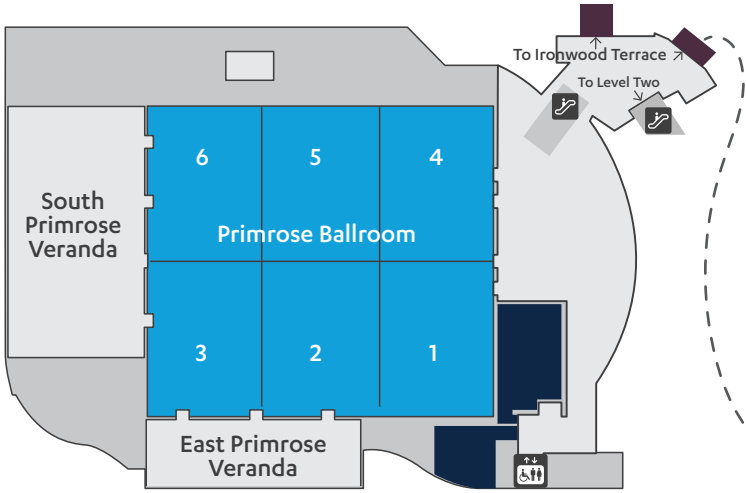

Key

Hotel Shuttle Buses (CS) C Space Shuttle (TE) Tech Express (OT) Taxi (B)

Badge Pickup (R) Registration (R) Accessibility Desk (Wheelchair icon) Elevators (Elevators icon)

Navigation Path:

CES hosts a variety of Marketplaces and product categories. Visit CES.tech for more information.
As of Nov. 6, 2018. Locations subject to change.
Map not to scale.

Level 3 - East

Level 3 - West

Level 2 - East

Show Services at ARIA

Keynotes

Park Theater at Park MGM (Keynotes also taking place at Venetian, Level 5, Palazzo Ballroom)

Conference Sessions

Level 1, East, Joshua 9-10
Level 2, East, Mariposa 4
Level 3, West, Ironwood 4

As of Nov. 6, 2018. Locations subject to change. Map not to scale.

Level 1 - East

Plaza Level - East

Product Categories	Las Vegas Convention and World Trade Center								Westgate	Sands Expo The Venetian	ARIA (C Space Exhibits)
	North Hall	Central Hall	South Hall 1	South Hall 2	South Hall 3	South Hall 4	Central Plaza	Platinum Lot			
3D Printing					★						
Accessories	●	●	●	●	●	●				●	
Artificial Intelligence & Robotics				★							
Audio/High-end audio/High-resolution audio	●	★	●	●						●	
AR/VR & Gaming			★								●
Communications Infrastructure					●	●	●				
Computer Hardware/Software/Services					★	★				●	
Content Creation & Distribution		●									★
Digital Imaging/Photography		★									
Digital/Online Media		●									★
Drones				★							
Electronic Gaming			★								
Fitness & Sports										★	●
Health & Biotech										★	
Internet Services					★	★				●	
Lifestyle					●	●				★	
Personal & Cyber Security					●	●					
Sensors	●		●	●	●	●					
Smart Cities									★		
Smart Home										★	
Startups										★	
Vehicle Technology	★						●	●			
Video		★	●								●
Wearables										★	
Wireless Devices & Services					★	★				★	