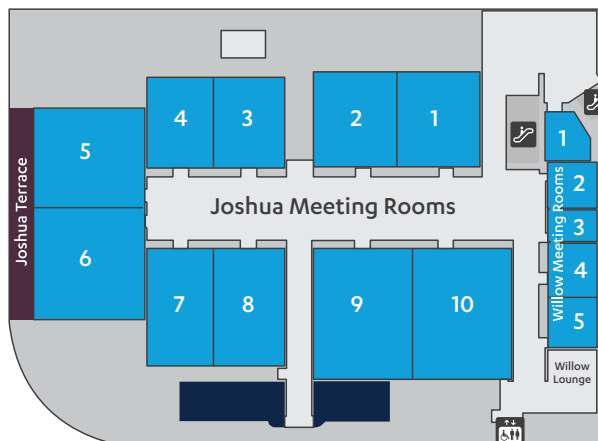

Keynotes
Venetian, Level 5,
Palazzo Ballroom
(Keynotes also taking place at Park Theater at Park MGM)

Media Room
Venetian, Level 2,
Venetian Ballroom

Registration Attendee:
Sands, Level 1, Hall G

Conference:
Venetian, Level 4, East Foyer

Level 3 - East

Level 3 - West

Level 2 - East

Show Services at ARIA

Keynotes

Park Theater at Park MGM (Keynotes also taking place at Venetian, Level 5, Palazzo Ballroom)

Conference Sessions

Level 1, East, Joshua 9-10
Level 2, East, Mariposa 4
Level 3, West, Ironwood 4

Registration

Level 2, East

Show Office

Level 2, East

CSpace Exhibit Hours

Tuesday, January 8 9 AM-5 PM
Wednesday, January 9 9 AM-5 PM
Thursday, January 10 9 AM-5 PM

Key

CES hosts a variety of Marketplaces and product categories. Visit CES.tech for more information.

As of Nov. 6, 2018. Locations subject to change. Map not to scale.

Level 1 - East

Plaza Level - East

Product Categories	Las Vegas Convention and World Trade Center								Westgate	Sands Expo The Venetian	ARIA (C Space Exhibits)
	North Hall	Central Hall	South Hall 1	South Hall 2	South Hall 3	South Hall 4	Central Plaza	Platinum Lot			
3D Printing					★						
Accessories	●	●	●	●	●	●				●	
Artificial Intelligence & Robotics				★							
Audio/High-end audio/High-resolution audio	●	★	●	●						●	
AR/VR & Gaming			★								●
Communications Infrastructure					●	●	●				
Computer Hardware/Software/Services					★	★				●	
Content Creation & Distribution		●									★
Digital Imaging/Photography		★									
Digital/Online Media		●									★
Drones				★							
Electronic Gaming			★								
Fitness & Sports										★	●
Health & Biotech										★	
Internet Services					★	★				●	
Lifestyle					●	●				★	
Personal & Cyber Security					●	●					
Sensors	●		●	●	●	●					
Smart Cities									★		
Smart Home										★	
Startups										★	
Vehicle Technology	★						●	●			
Video		★	●								●
Wearables										★	
Wireless Devices & Services					★	★				★	