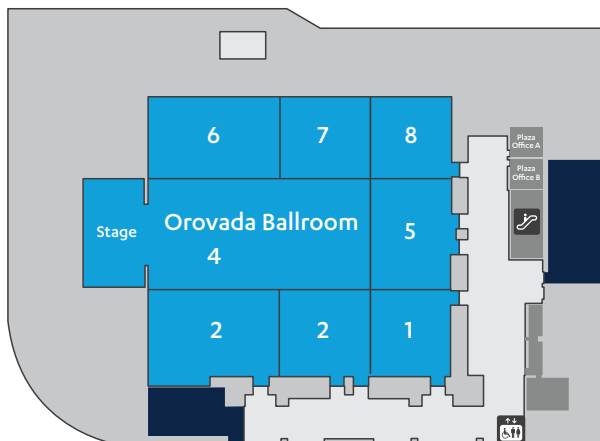

Level 3 - East

Level 3 - West

Level 2 - East

Show Services at ARIA

Keynotes

Park Theater at Park MGM (Keynotes also taking place at Venetian, Level 5, Palazzo Ballroom)

Conference Sessions

Level 1, East, Joshua 9-10
Level 2, East, Mariposa 4
Level 3, West, Ironwood 4

As of Nov. 6, 2018. Locations subject to change. Map not to scale.

Level 1 - East

Plaza Level - East

Product Categories	Las Vegas Convention and World Trade Center								Westgate	Sands Expo The Venetian	ARIA (C Space Exhibits)
	North Hall	Central Hall	South Hall 1	South Hall 2	South Hall 3	South Hall 4	Central Plaza	Platinum Lot			
3D Printing					★						
Accessories	●	●	●	●	●	●				●	
Artificial Intelligence & Robotics				★							
Audio/High-end audio/High-resolution audio	●	★	●	●						●	
AR/VR & Gaming			★								●
Communications Infrastructure					●	●	●				
Computer Hardware/Software/Services					★	★				●	
Content Creation & Distribution		●									★
Digital Imaging/Photography		★									
Digital/Online Media		●									★
Drones				★							
Electronic Gaming			★								
Fitness & Sports										★	●
Health & Biotech										★	
Internet Services					★	★				●	
Lifestyle					●	●				★	
Personal & Cyber Security					●	●					
Sensors	●		●	●	●	●					
Smart Cities									★		
Smart Home										★	
Startups										★	
Vehicle Technology	★						●	●			
Video		★	●								●
Wearables										★	
Wireless Devices & Services					★	★				★	