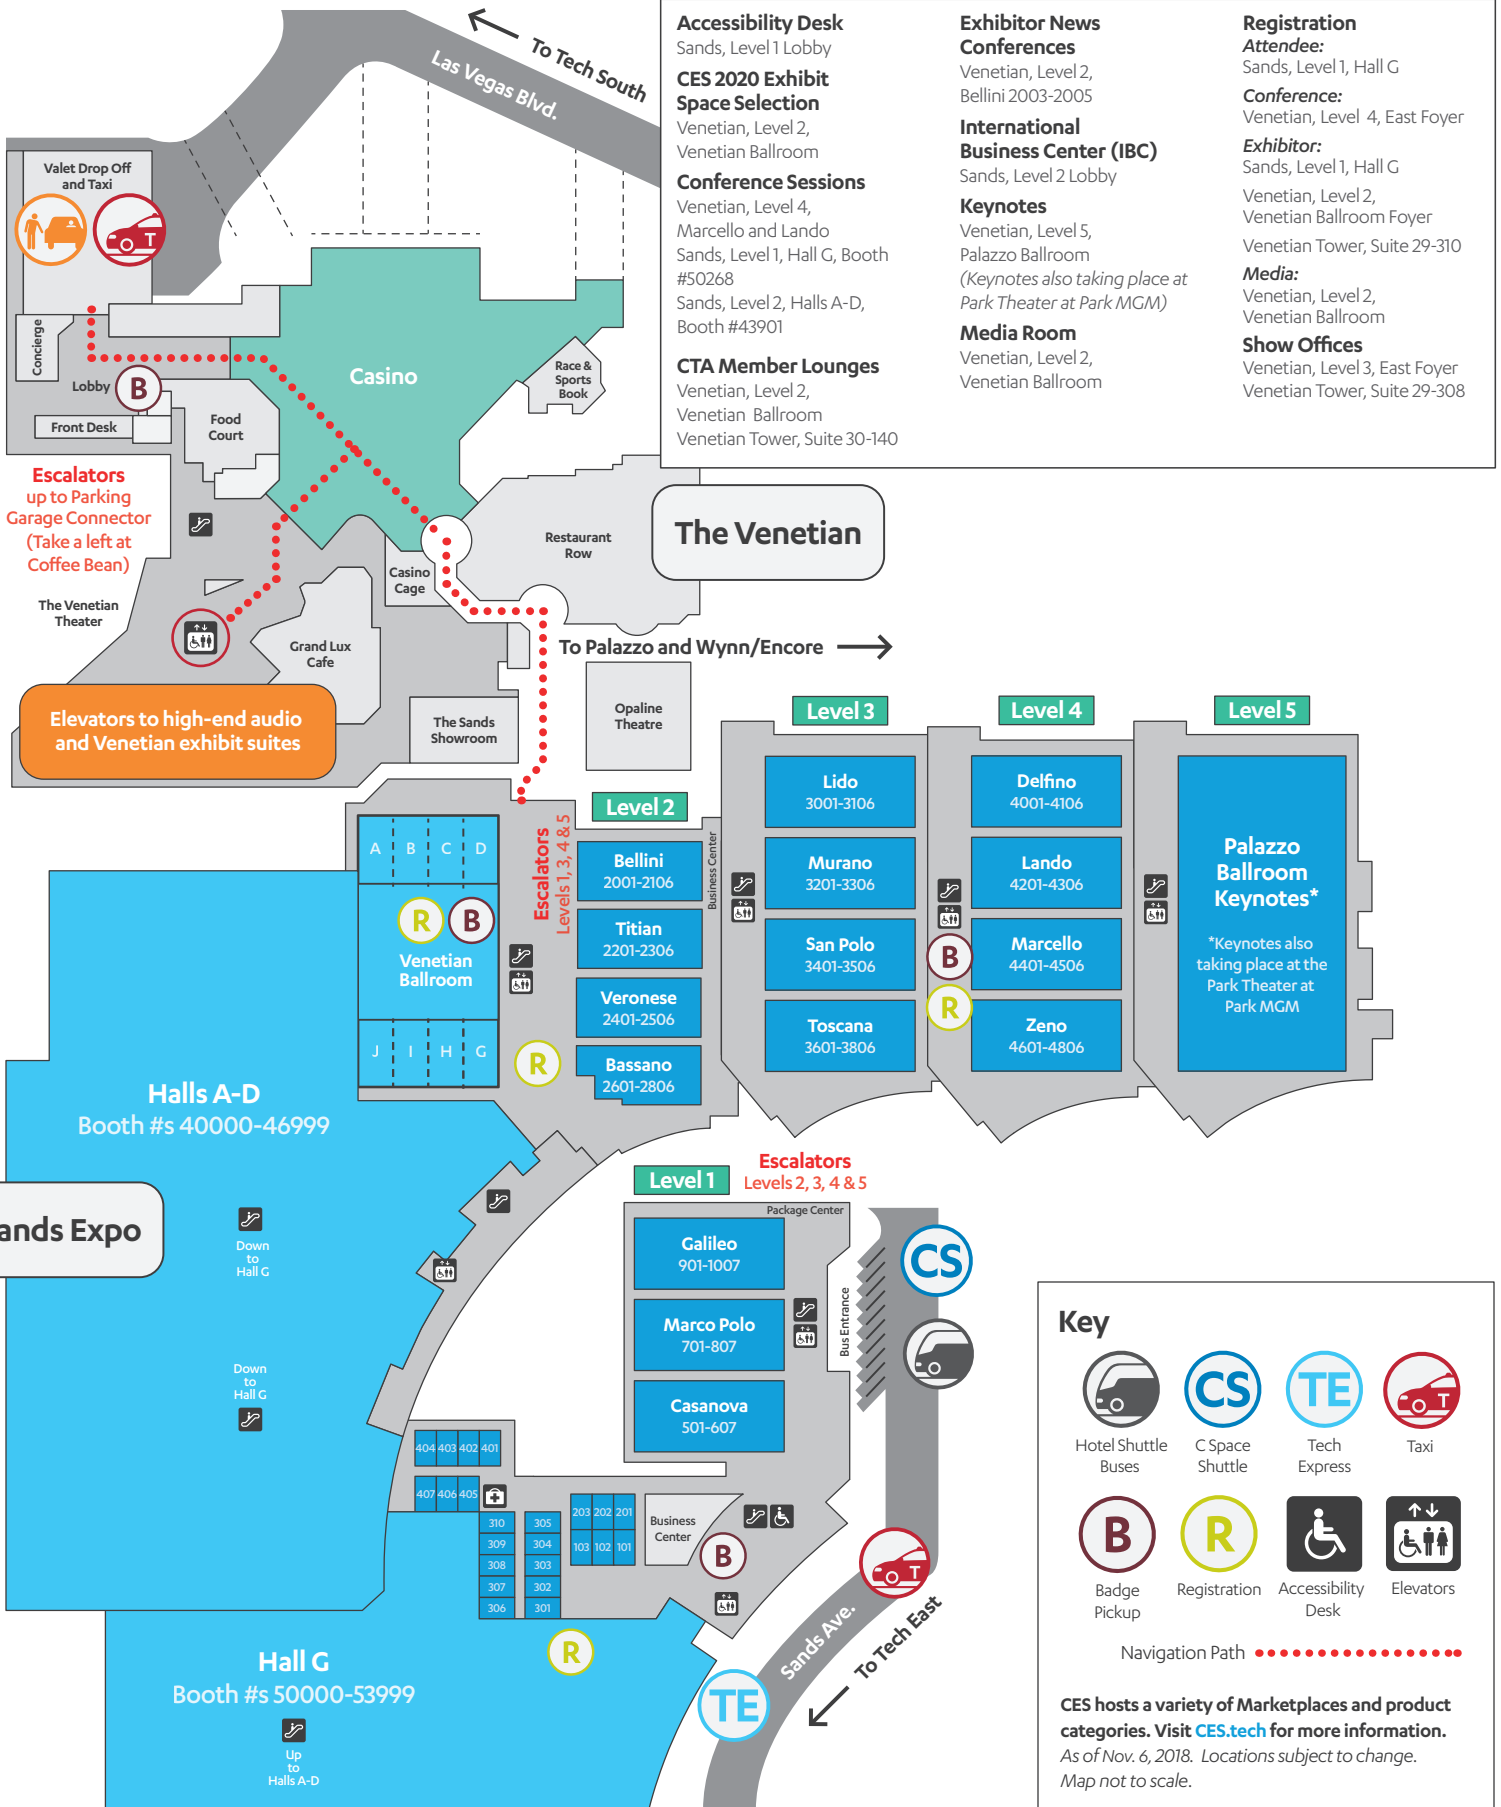

Show Services at Tech West

Accessibility Desk
Sands, Level 1 Lobby

CES 2020 Exhibit Space Selection
Venetian, Level 2,
Venetian Ballroom

Conference Sessions
Venetian, Level 4,
Marcello and Lando
Sands, Level 1, Hall G, Booth #50268
Sands, Level 2, Halls A-D,
Booth #43901

CTA Member Lounges
Venetian, Level 2,
Venetian Ballroom
Venetian Tower, Suite 30-140

Exhibitor News Conferences
Venetian, Level 2,
Bellini 2003-2005

International Business Center (IBC)
Sands, Level 2 Lobby

Keynotes
Venetian, Level 5,
Palazzo Ballroom
(Keynotes also taking place at Park Theater at Park MGM)

Media Room
Venetian, Level 2,
Venetian Ballroom

Registration Attendee:
Sands, Level 1, Hall G

Conference:
Venetian, Level 4, East Foyer

Exhibitor:
Sands, Level 1, Hall G
Venetian, Level 2,
Venetian Ballroom Foyer
Venetian Tower, Suite 29-310

Media:
Venetian, Level 2,
Venetian Ballroom

Show Offices
Venetian, Level 3, East Foyer
Venetian Tower, Suite 29-308

Key

Hotel Shuttle Buses (CS)   C Space Shuttle (TE)   Tech Express (OT)   Taxi (B)

Badge Pickup (R)   Registration (R)   Accessibility Desk (Wheelchair icon)   Elevators (Elevators icon)

Navigation Path: .....

CES hosts a variety of Marketplaces and product categories. Visit CES.tech for more information.
As of Nov. 6, 2018. Locations subject to change.
Map not to scale.