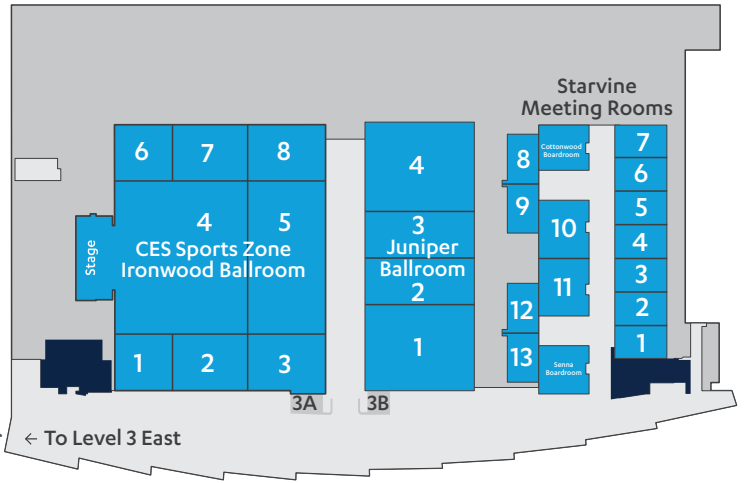

Key

Hotel Shuttle Buses (CS) C Space Shuttle (TE) Tech Express (OT) Taxi (B)

Badge Pickup (R) Registration (R) Accessibility Desk (Wheelchair icon) Elevators (Elevators icon)

Navigation Path:

CES hosts a variety of Marketplaces and product categories. Visit CES.tech for more information.
As of Nov. 6, 2018. Locations subject to change.
Map not to scale.

Level 3 - East

Level 3 - West

Level 2 - East

Show Services at ARIA

Keynotes

Park Theater at Park MGM (Keynotes also taking place at Venetian, Level 5, Palazzo Ballroom)

Conference Sessions

Level 1, East, Joshua 9-10
Level 2, East, Mariposa 4
Level 3, West, Ironwood 4

As of Nov. 6, 2018. Locations subject to change. Map not to scale.

Level 1 - East

Plaza Level - East

Product Categories	Las Vegas Convention and World Trade Center								Westgate	Sands Expo The Venetian	ARIA (C Space Exhibits)
	North Hall	Central Hall	South Hall 1	South Hall 2	South Hall 3	South Hall 4	Central Plaza	Platinum Lot			
3D Printing					★						
Accessories	●	●	●	●	●	●				●	
Artificial Intelligence & Robotics				★							
Audio/High-end audio/High-resolution audio	●	★	●	●						●	
AR/VR & Gaming			★								●
Communications Infrastructure					●	●	●				
Computer Hardware/Software/Services					★	★				●	
Content Creation & Distribution		●									★
Digital Imaging/Photography		★									
Digital/Online Media		●									★
Drones				★							
Electronic Gaming			★								
Fitness & Sports										★	●
Health & Biotech										★	
Internet Services					★	★				●	
Lifestyle					●	●				★	
Personal & Cyber Security					●	●					
Sensors	●		●	●	●	●					
Smart Cities									★		
Smart Home										★	
Startups										★	
Vehicle Technology	★						●	●			
Video		★	●								●
Wearables										★	
Wireless Devices & Services					★	★				★	