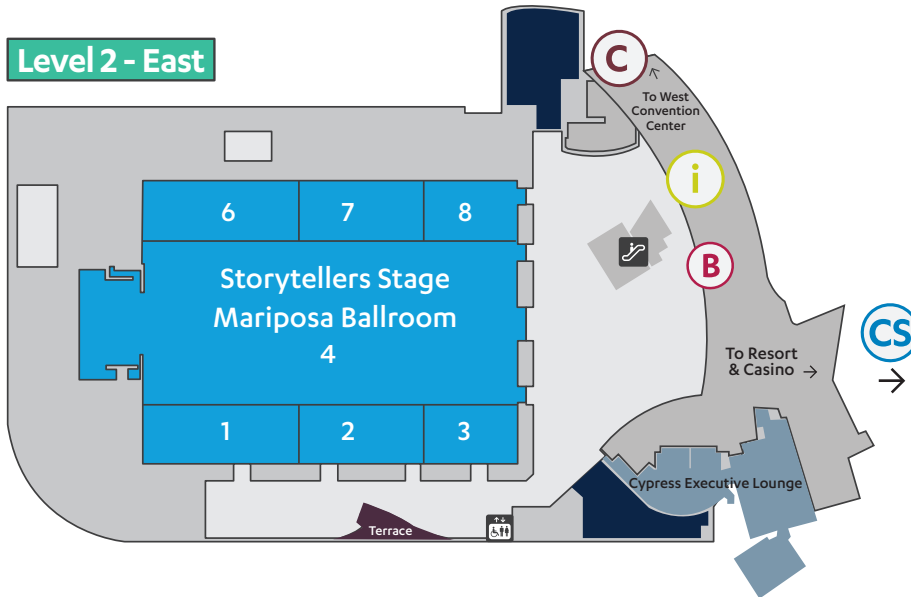

Explore CES exhibit venues at ces.tech. As of Nov. 21, 2022. Locations subject to change. Map not to scale.

Level 3 - East

Show Services at ARIA

Badge Pickup

East Level 2

Customer Service

West Level 2, Copperleaf1

Conference Sessions

East Level 1, Joshua 9-10

East Level 1, Joshua 7-8

C Space at ARIA Exhibit Hours

Thursday, Jan. 5

9 AM-5 PM

Friday, Jan. 6

9 AM-5 PM

Saturday, Jan. 7

9 AM-5 PM

Level 2 - East

Key

Badge Pickup

C Space Shuttle

Customer Service

Elevators

Escalator

Information

Explore CES exhibit venues at [CES.tech](https://ces.tech).

As of Nov. 21, 2022. Locations subject to change. Map not to scale.

Level 1 - East

Plaza Level - East