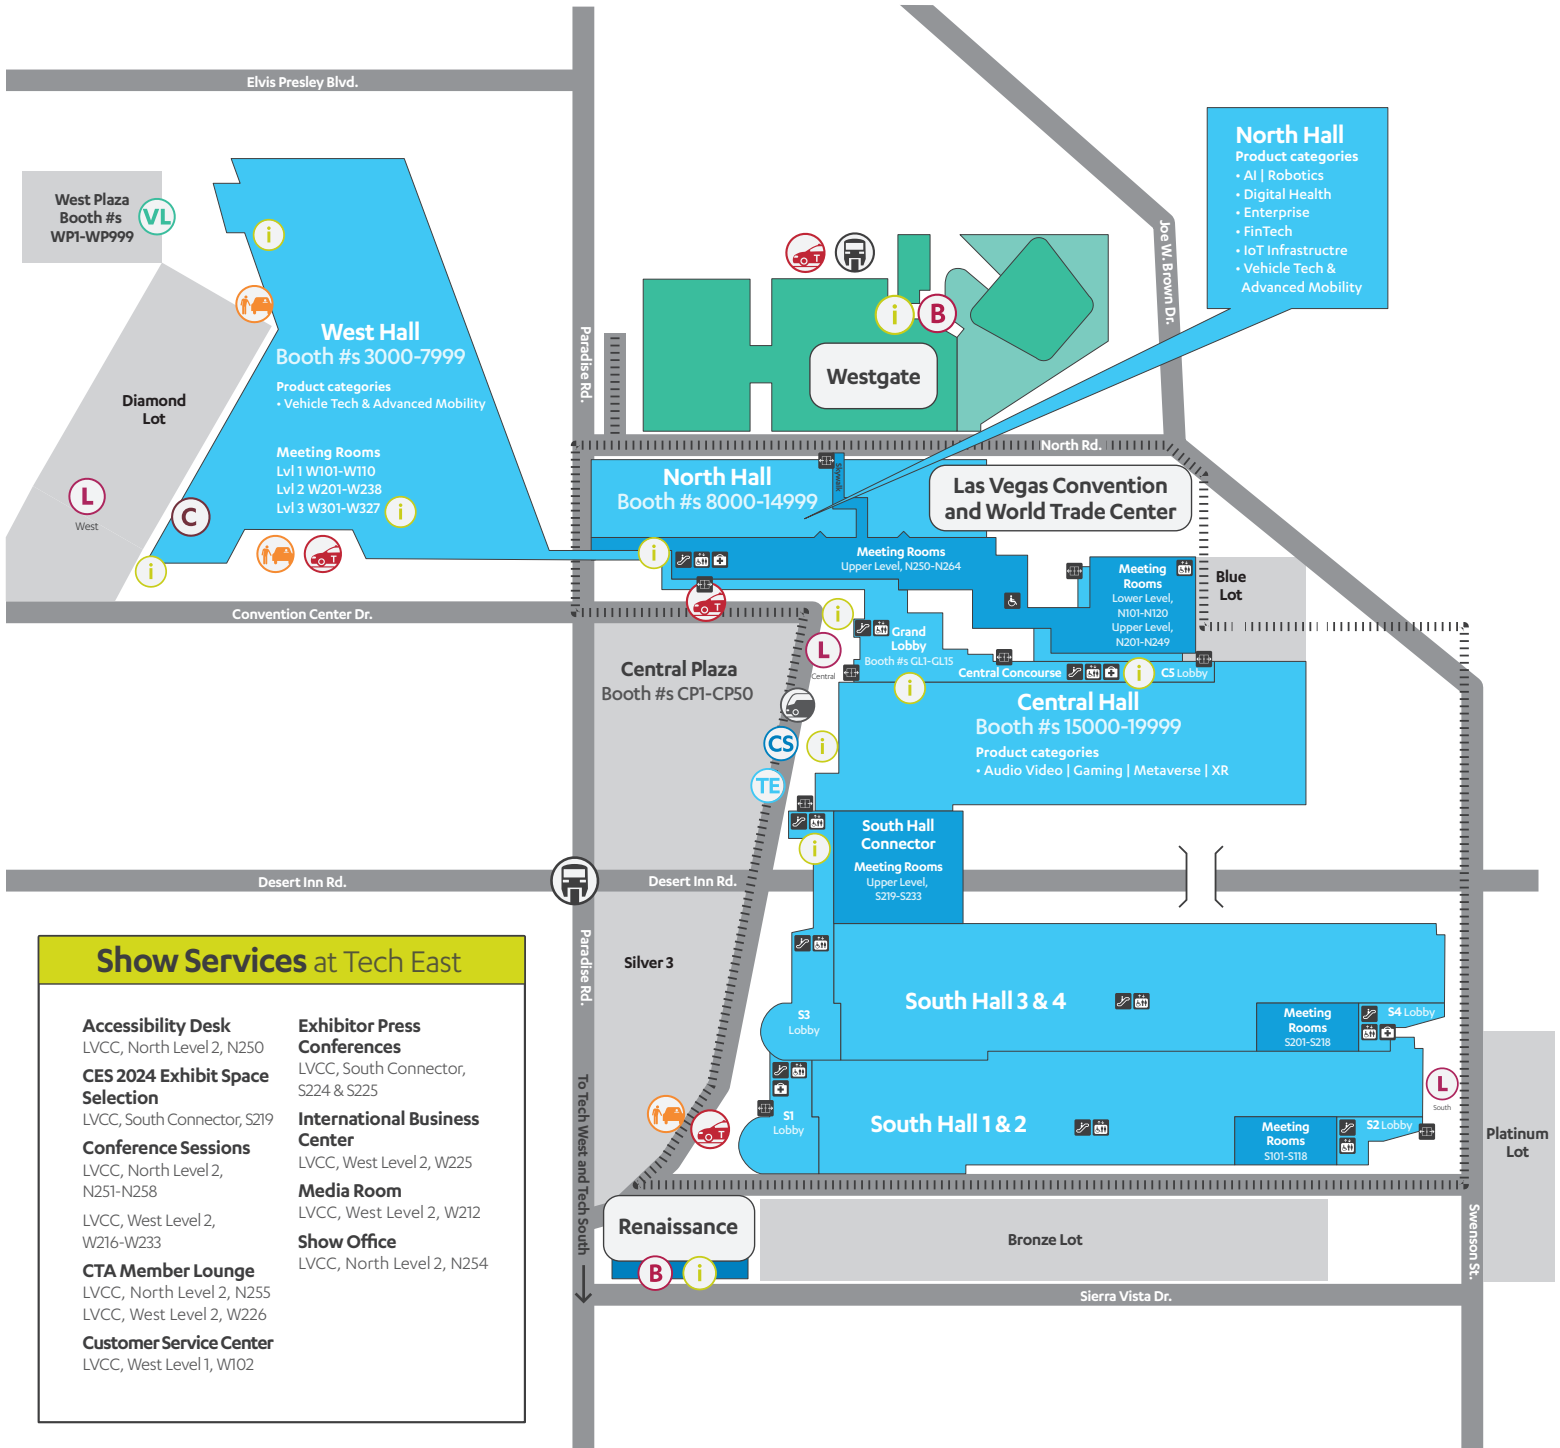

Key

- C Space Shuttle
- Hotel
- Las Vegas Monorail
- LVCC Loop
- Tech Express
- Vegas Loop

Explore CES exhibit venues at [CES.tech](https://ces.tech).
As of Nov. 21, 2022. Locations subject to change. Map not to scale.

Tech East

Las Vegas Convention and World Trade Center (LVCC),
Renaissance Las Vegas and Westgate Las Vegas

Show Services at Tech East

<p>Accessibility Desk LVCC, North Level 2, N250</p> <p>CES 2024 Exhibit Space Selection LVCC, South Connector, S219</p> <p>Conference Sessions LVCC, North Level 2, N251-N258</p> <p>CTA Member Lounge LVCC, North Level 2, N255 LVCC, West Level 2, W226</p> <p>Customer Service Center LVCC, West Level 1, W102</p>	<p>Exhibitor Press Conferences LVCC, South Connector, S224 & S225</p> <p>International Business Center LVCC, West Level 2, W225</p> <p>Media Room LVCC, West Level 2, W212</p> <p>Show Office LVCC, North Level 2, N254</p>
--	---

Explore CES exhibit venues at ces.tech. As of Nov. 21, 2022. Locations subject to change. Map not to scale.

Level 3 - East

Show Services at ARIA

Badge Pickup

East Level 2

Customer Service

West Level 2, Copperleaf1

Escalator

Information

Explore CES exhibit venues at [CES.tech](https://ces.tech).

As of Nov. 21, 2022. Locations subject to change. Map not to scale.

Level 1 - East

Plaza Level - East