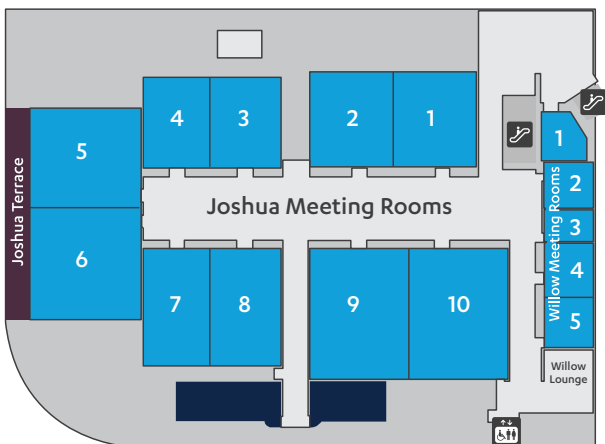

Conference Sessions

East Level 1, Joshua 9-10

East Level 1, Joshua 7-8

C Space at ARIA Exhibit Hours

Thursday, Jan. 5

9 AM-5 PM

Friday, Jan. 6

9 AM-5 PM

Escalator

Information

Explore CES exhibit venues at [CES.tech](https://ces.tech).

As of Nov. 21, 2022. Locations subject to change. Map not to scale.

Level 1 - East

Plaza Level - East