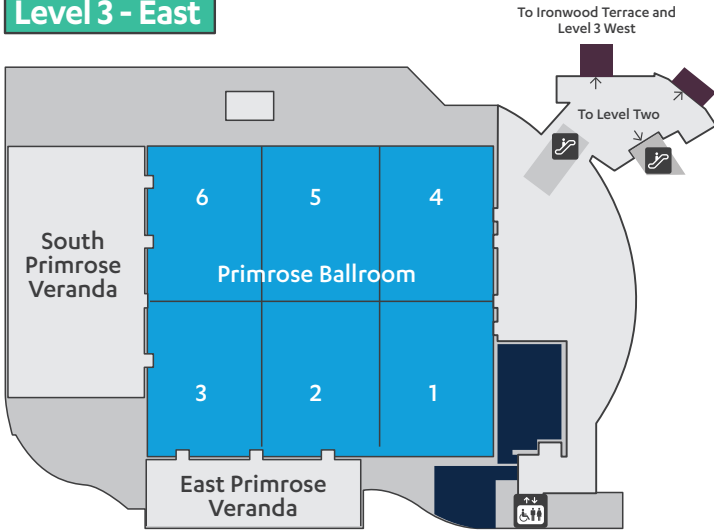

Tech East

Las Vegas Convention and World Trade Center (LVCC),
Renaissance Las Vegas and Westgate Las Vegas

Show Services at Tech East

<p>Accessibility Desk LVCC, North Level 2, N250</p> <p>CES 2024 Exhibit Space Selection LVCC, South Connector, S219</p> <p>Conference Sessions LVCC, North Level 2, N251-N258</p> <p>CTA Member Lounge LVCC, North Level 2, N255 LVCC, West Level 2, W226</p> <p>Customer Service Center LVCC, West Level 1, W102</p>	<p>Exhibitor Press Conferences LVCC, South Connector, S224 & S225</p> <p>International Business Center LVCC, West Level 2, W225</p> <p>Media Room LVCC, West Level 2, W212</p> <p>Show Office LVCC, North Level 2, N254</p>
--	---

Key

Accessibility Desk	Automatic Doors	Badge Pickup	C Space Shuttle	Customer Service	Elevators	Hotel Shuttle Buses	Information	Las Vegas Monorail	LVCC Loop	Passenger Pickup/Drop-off	Taxi	Tech Express	Vegas Loop

Explore CES exhibit venues at ces.tech. As of Nov. 21, 2022. Locations subject to change. Map not to scale.

Level 3 - East

Show Services at ARIA

Badge Pickup

East Level 2

Customer Service

West Level 2, Copperleaf1

Conference Sessions

East Level 1, Joshua 9-10

East Level 1, Joshua 7-8

C Space at ARIA Exhibit Hours

Thursday, Jan. 5

9 AM-5 PM

Friday, Jan. 6

9 AM-5 PM