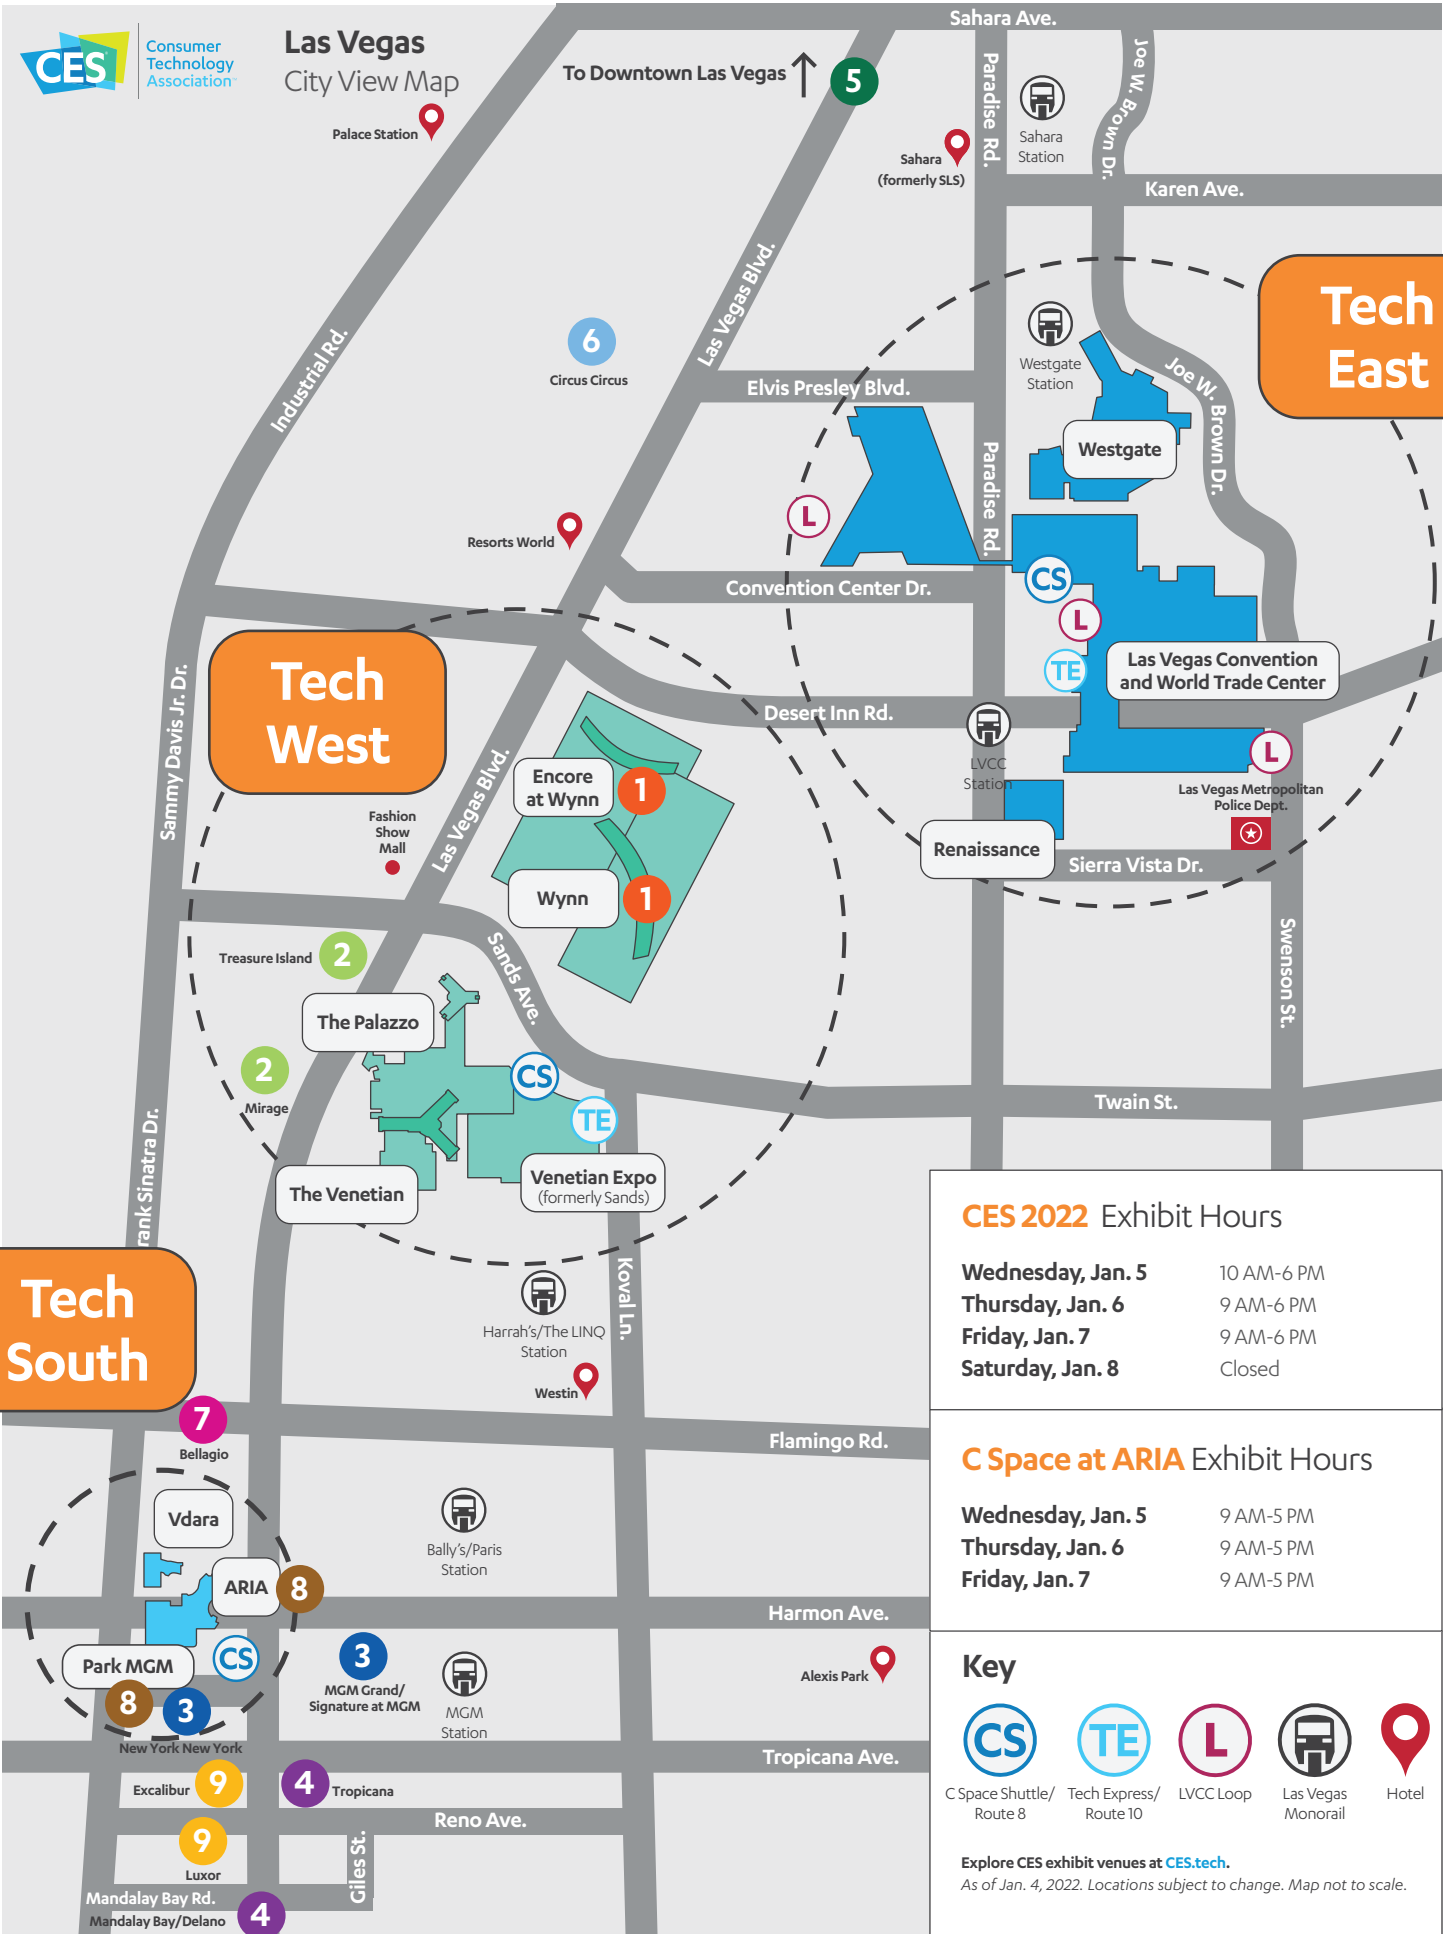

Tech East

Tech West

Tech South

CES 2022 Exhibit Hours

Wednesday, Jan. 5	10 AM-6 PM
Thursday, Jan. 6	9 AM-6 PM
Friday, Jan. 7	9 AM-6 PM
Saturday, Jan. 8	Closed

C Space at ARIA Exhibit Hours

Wednesday, Jan. 5	9 AM-5 PM
Thursday, Jan. 6	9 AM-5 PM
Friday, Jan. 7	9 AM-5 PM

Key

- C Space Shuttle/Route 8
- Tech Express/Route 10
- LVCC Loop
- Las Vegas Monorail
- Hotel

Explore CES exhibit venues at [CES.tech](https://ces.tech).
As of Jan. 4, 2022. Locations subject to change. Map not to scale.